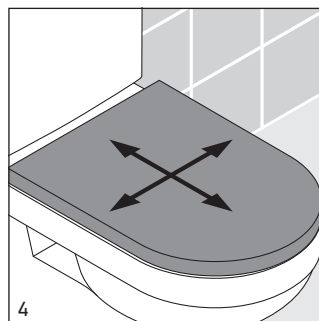

Technische Verbesserungen und optische Veränderungen an den abgebildeten Produkten behalten wir uns vor.
We reserve the right to make technical improvements and enhance the appearance of the products shown.
Nous nous réservons le droit d'apporter des améliorations techniques et de modifier l'apparence visuelle des produits présentés.
Technische verbeteringen en optische wijzigingen ten opzichte van de afgebeelde producten voorbehouden.
Con riserva di apportare modifiche tecniche.
Nos reservamos el derecho de realizar modificaciones técnicas y de aspecto de los productos representados.
Reservamo-nos o direito de efectuar melhorias técnicas e alterações visuais que beneficiem os produtos apresentados.
Belirtilen ürünlerinde teknik iyileştirme ve görsel değişiklik yapma haklarımız saklıdır.
由于技术改进, 我们保留改变产品规格说明的权利。