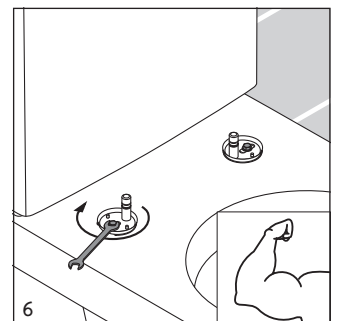

Technische Verbesserungen und optische Veränderungen an den abgebildeten Produkten behalten wir uns vor.
We reserve the right to make technical improvements and enhance the appearance of the products shown.
Nous nous réservons le droit d'apporter des améliorations techniques et de modifier l'apparence visuelle des produits présentés.
Technische verbeteringen en optische wijzigingen ten opzichte van de afgebeelde producten voorbehouden.
Con riserva di apportare modifiche tecniche.
Nos reservamos el derecho de realizar modificaciones técnicas y de aspecto de los productos representados.
Reservamo-nos o direito de efectuar melhorias técnicas e alterações visuais que beneficiem os produtos apresentados.
Belirtilen ürünlerinde teknik iyileştirme ve görsel değişiklik yapma haklarımız saklıdır.
由于技术改进, 我们保留改变产品规格说明的权利。