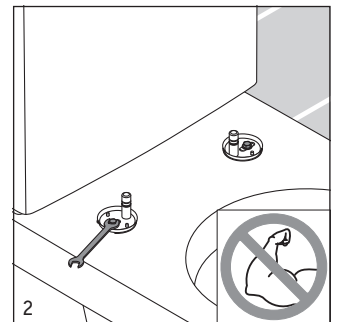

Technische Verbesserungen und optische Veränderungen an den abgebildeten Produkten behalten wir uns vor.
We reserve the right to make technical improvements and enhance the appearance of the products shown.
Nous nous réservons le droit d'apporter des améliorations techniques et de modifier l'apparence visuelle des produits présentés.
Technische verbeteringen en optische wijzigingen ten opzichte van de afgebeelde producten voorbehouden.
Con riserva di apportare modifiche tecniche.
Nos reservamos el derecho de realizar modificaciones técnicas y de aspecto de los productos representados.
Reservamo-nos o direito de efectuar melhorias técnicas e alterações visuais que beneficiem os produtos apresentados.
Belirtilen ürünlerinde teknik iyileştirme ve görsel değişiklik yapma haklarımız saklıdır.
由于技术改进, 我们保留改变产品规格说明的权利。