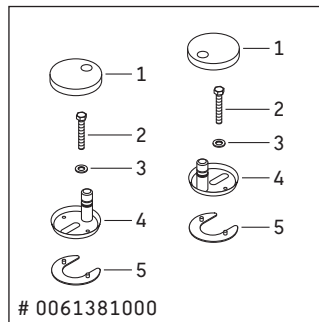

Technische Verbesserungen und optische Veränderungen an den abgebildeten Produkten behalten wir uns vor.
We reserve the right to make technical improvements and enhance the appearance of the products shown.
Nous nous réservons le droit d'apporter des améliorations techniques et de modifier l'apparence visuelle des produits présentés.
Technische verbeteringen en optische wijzigingen ten opzichte van de afgebeelde producten voorbehouden.
Con riserva di apportare modifiche tecniche.
Nos reservamos el derecho de realizar modificaciones técnicas y de aspecto de los productos representados.
Reservamo-nos o direito de efectuar melhorias técnicas e alterações visuais que beneficiem os produtos apresentados.
Belirtilen ürünlerinde teknik iyileştirme ve görsel değişiklik yapma haklarımız saklıdır.
由于技术改进, 我们保留改变产品规格说明的权利。