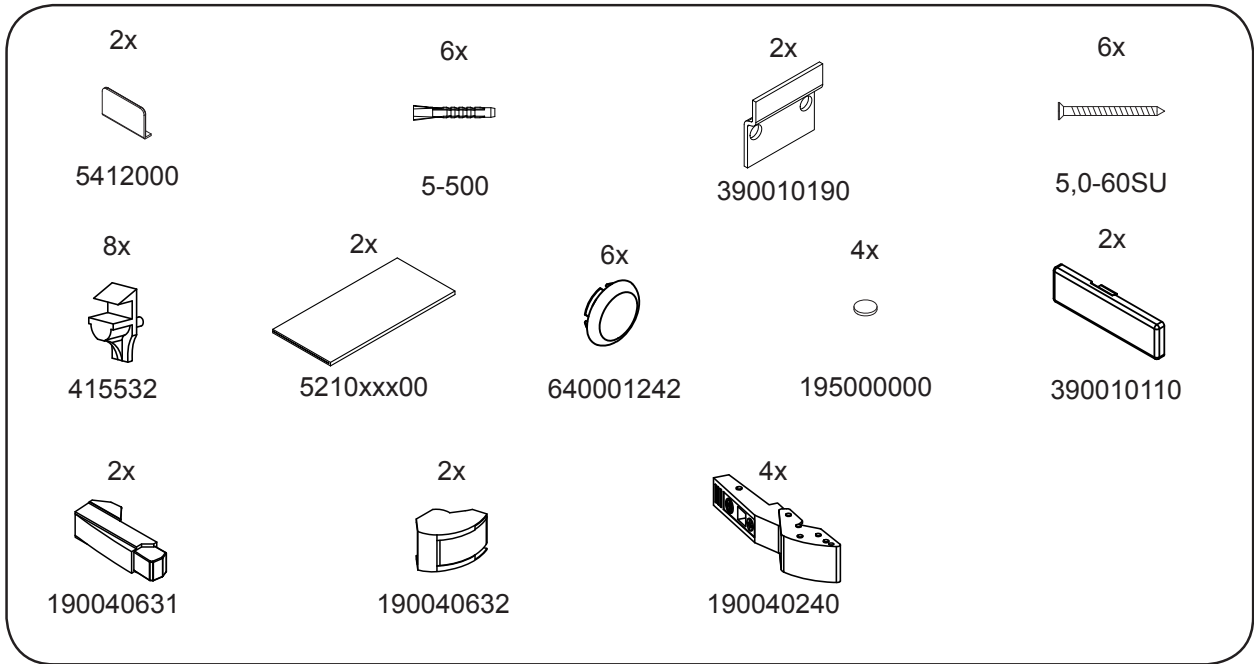

DANSANI®

1

200

	4x  5-500 A	2x  390010190 B	4x  5,0-60SU C
---	--	---	--

2

3

4

5

6

2x	2x	6x
		
5-500	5,0-60SU	640001242
(A)	(C)	(E)

7

8x/16x

415532
(F)

8

9

					
195000000	190040240	3,5-20SU	190040631	190040632	390010110
(G)	(H)	(N)	(J)	(K)	(L)