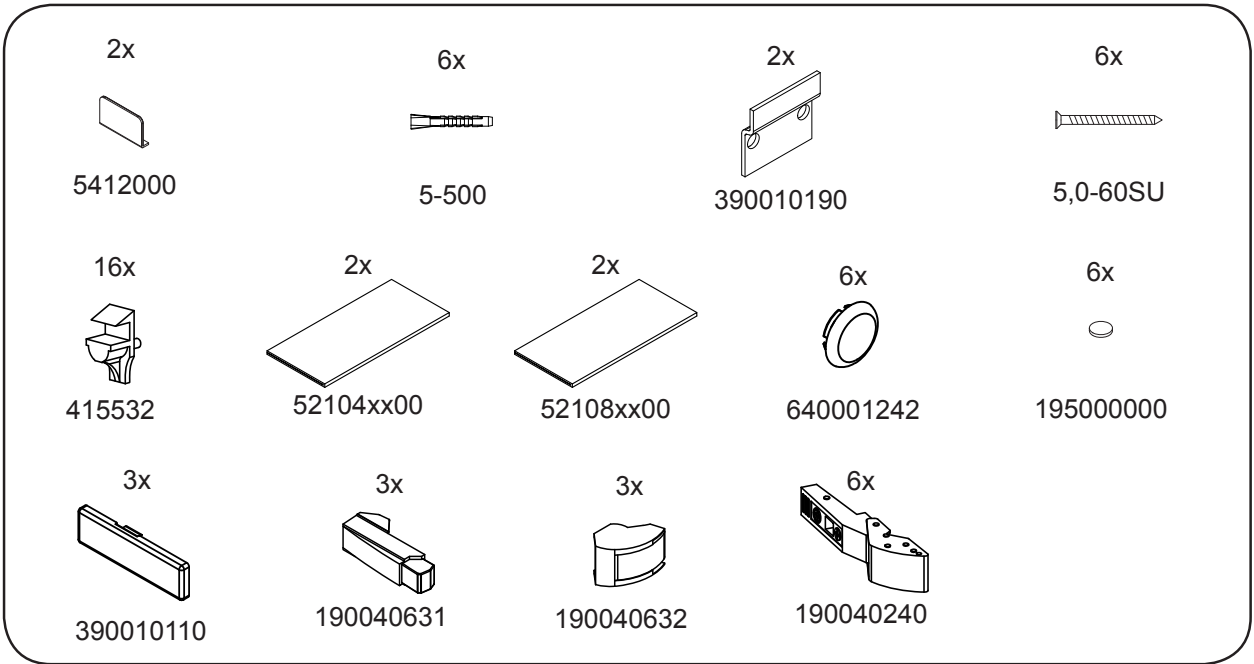

DANSANI®

1

200

	4x  5-500 A	2x  390010190 B	4x  5,0-60SU C
---	--	---	--

2

3

4

5

6

2x	2x	6x
		
5-500	5,0-60SU	640001242
(A)	(C)	(E)

7

8x/16x

415532
(F)

8

9

					
195000000	190040240	3,5-20SU	190040631	190040632	390010110
(G)	(H)	(N)	(J)	(K)	(L)