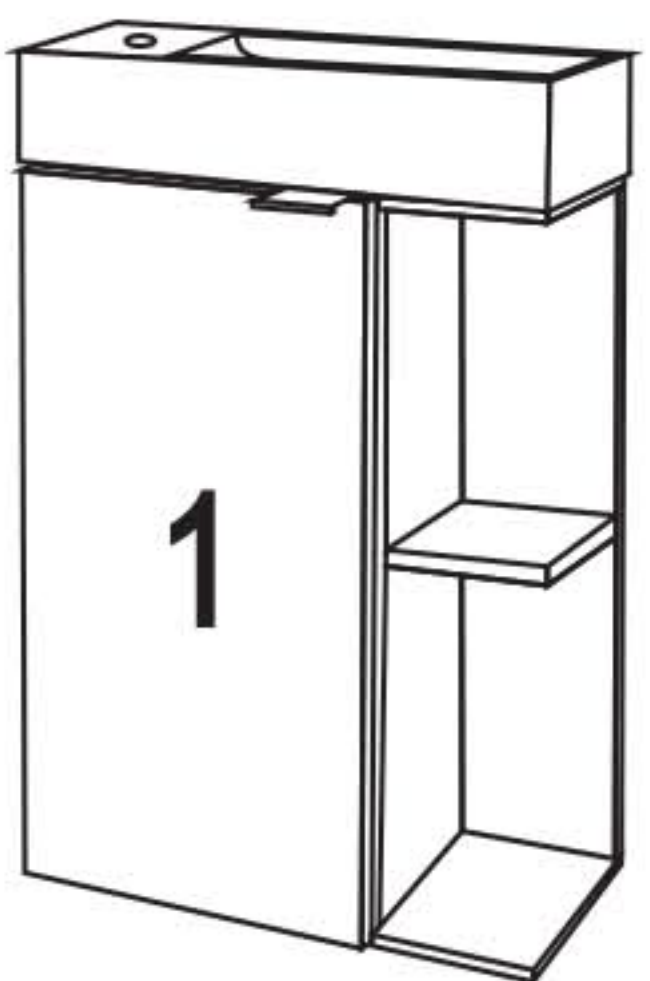

HT50100/HT50101/HT50102

a		2x	1		1x
b	14	10x	2		Back 1x
c		10x	3		Side 1x
d		2x	4		Top 1x
e	60mm	2x	6		Middle 1x
f		2x	7		Bottom 1x
g	40mm	2x			
h		2x			
j		2x			
k	14mm	12x			
m	12mm	2x			
n		1x			
o		4x			
p		4x			

or

or

A large double-headed arrow pointing both up and down, indicating that the door can be installed in either orientation.

or

A large double-headed arrow pointing both up and down, indicating that the cabinet can be installed in either orientation.