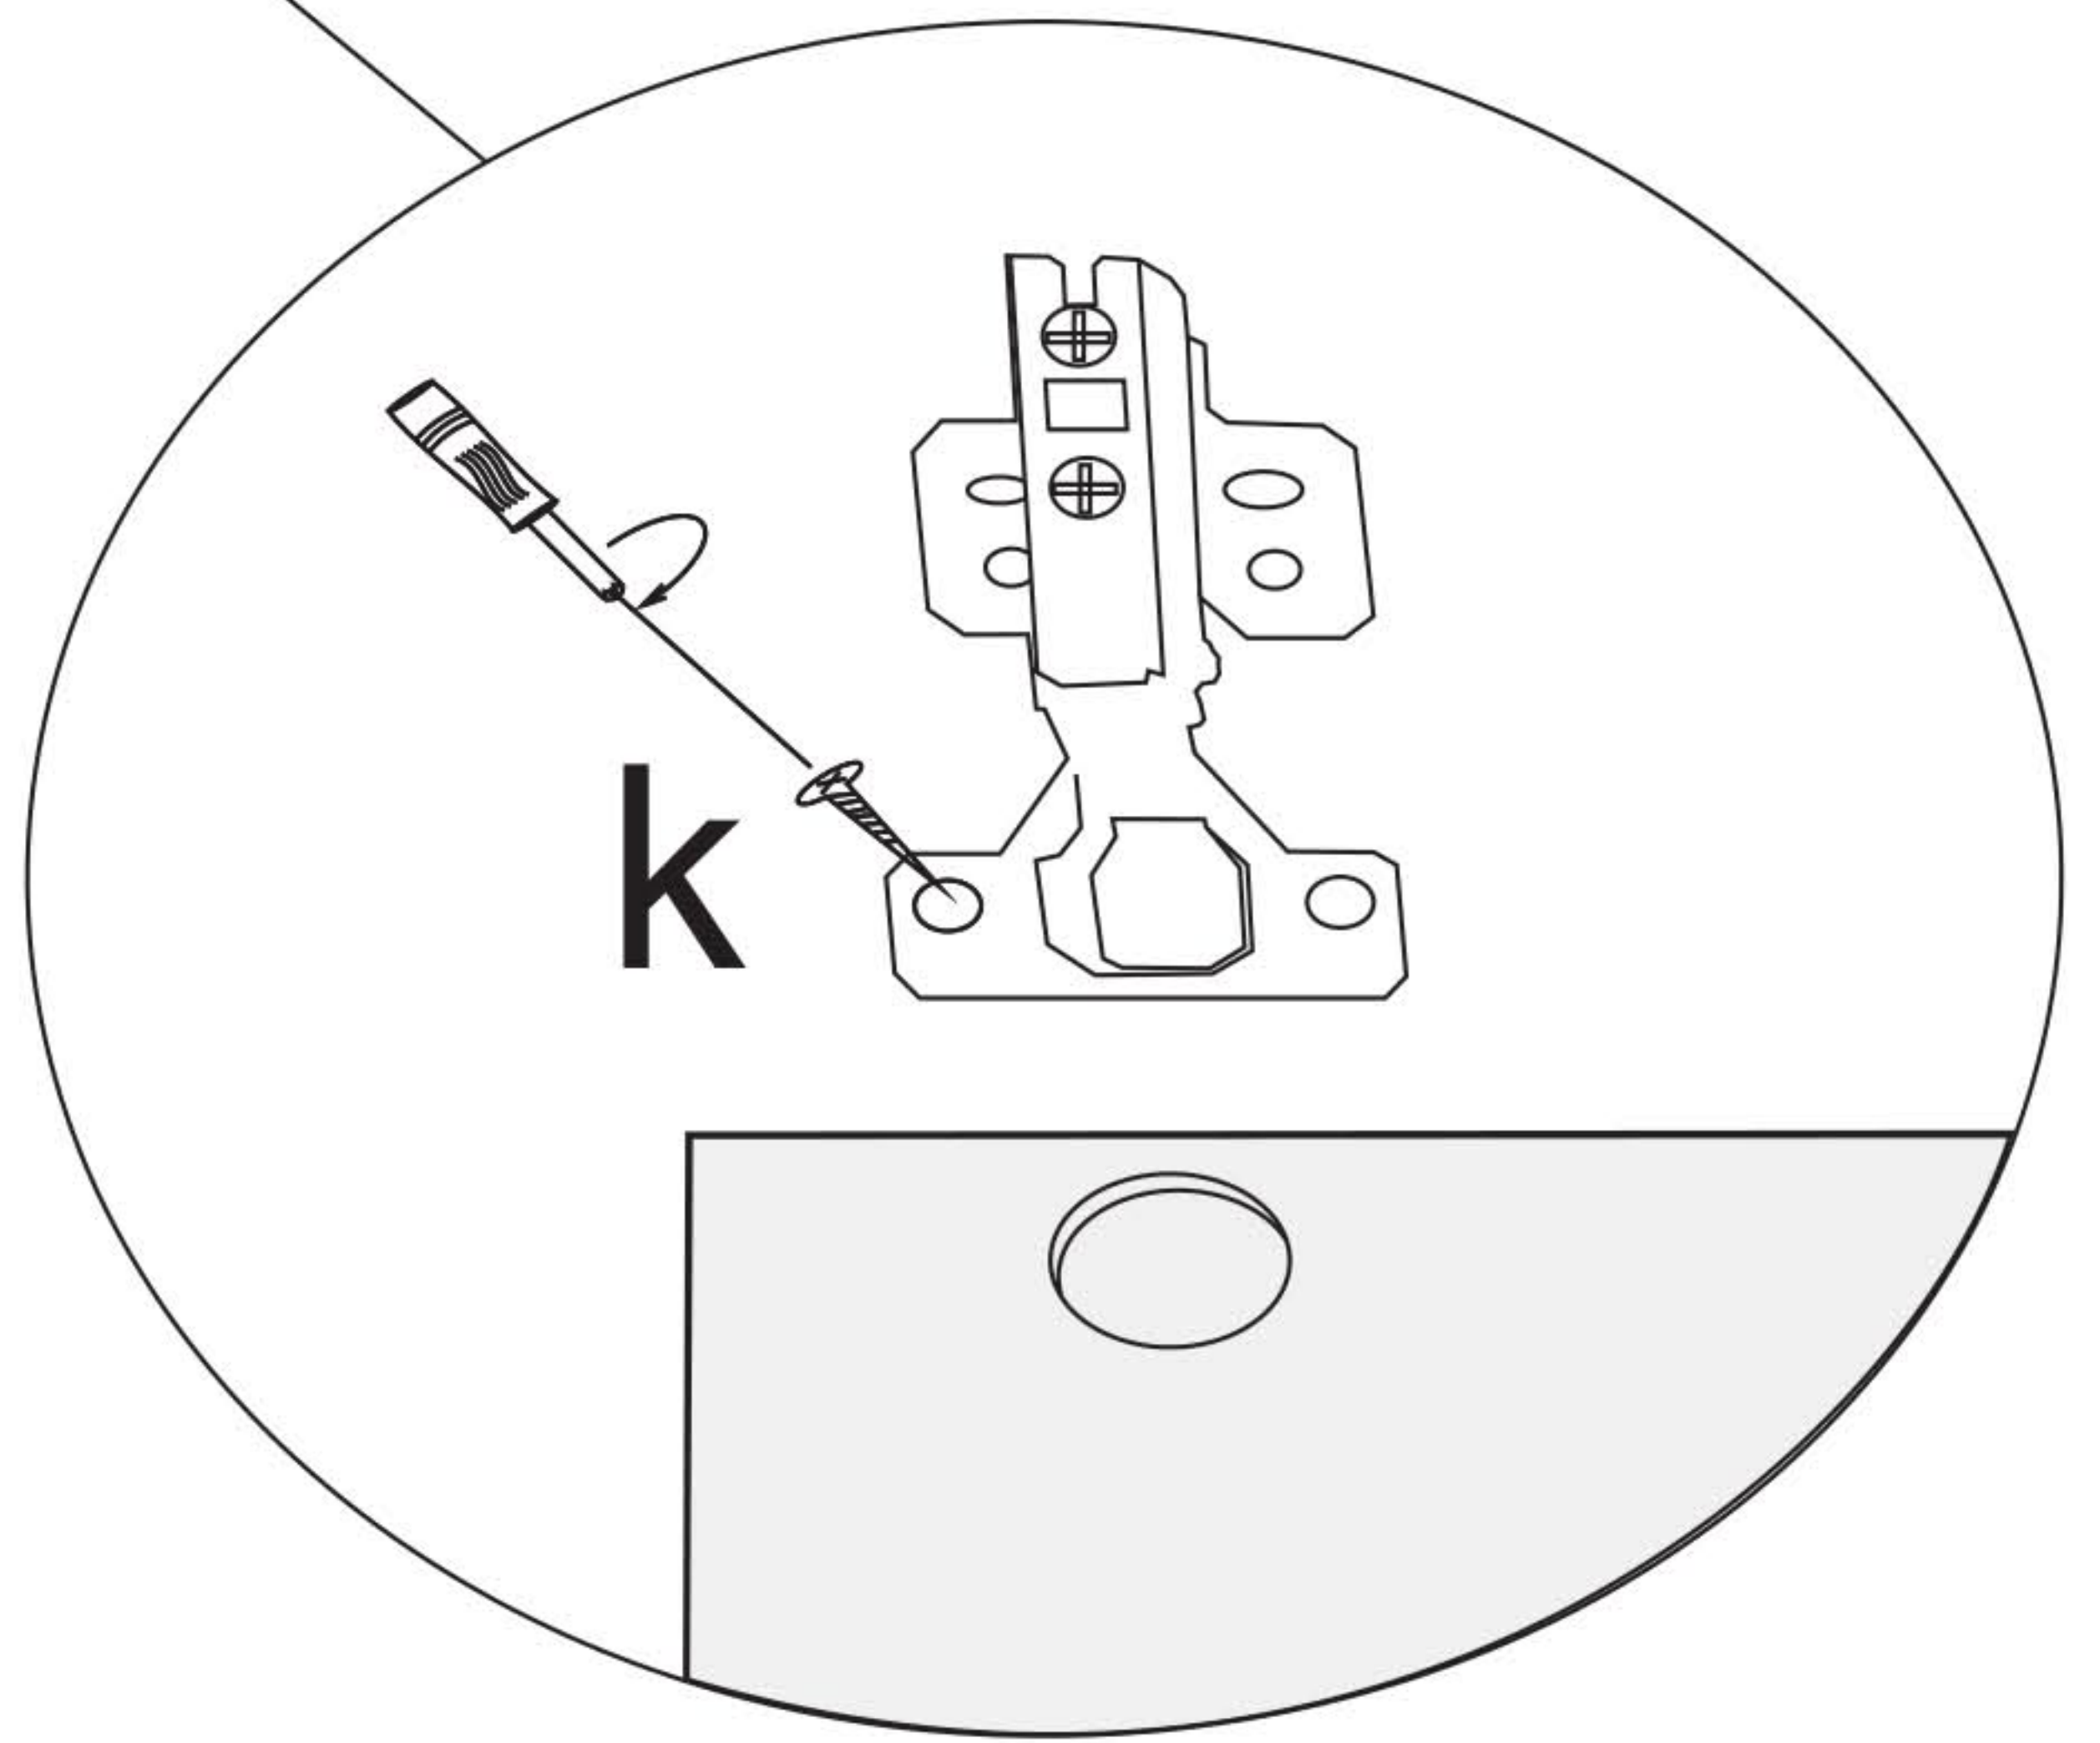

HT50100/HT50101/HT50102

a		2x	1		1x
b	14	10x	2		Back 1x
c		10x	3		Side 1x
d		2x	4		Top 1x
e	60mm	2x	6		Middle 1x
f		2x	7		Bottom 1x
g	40mm	2x			
h		2x			
j		2x			
k	14mm	12x			
m	12mm	2x			
n		1x			
o		4x			
p		4x			

or

or

A large double-headed arrow pointing both up and down, indicating that the door can be installed in either orientation.

or

A large double-headed arrow pointing both up and down, indicating that the cabinet can be installed in either orientation.